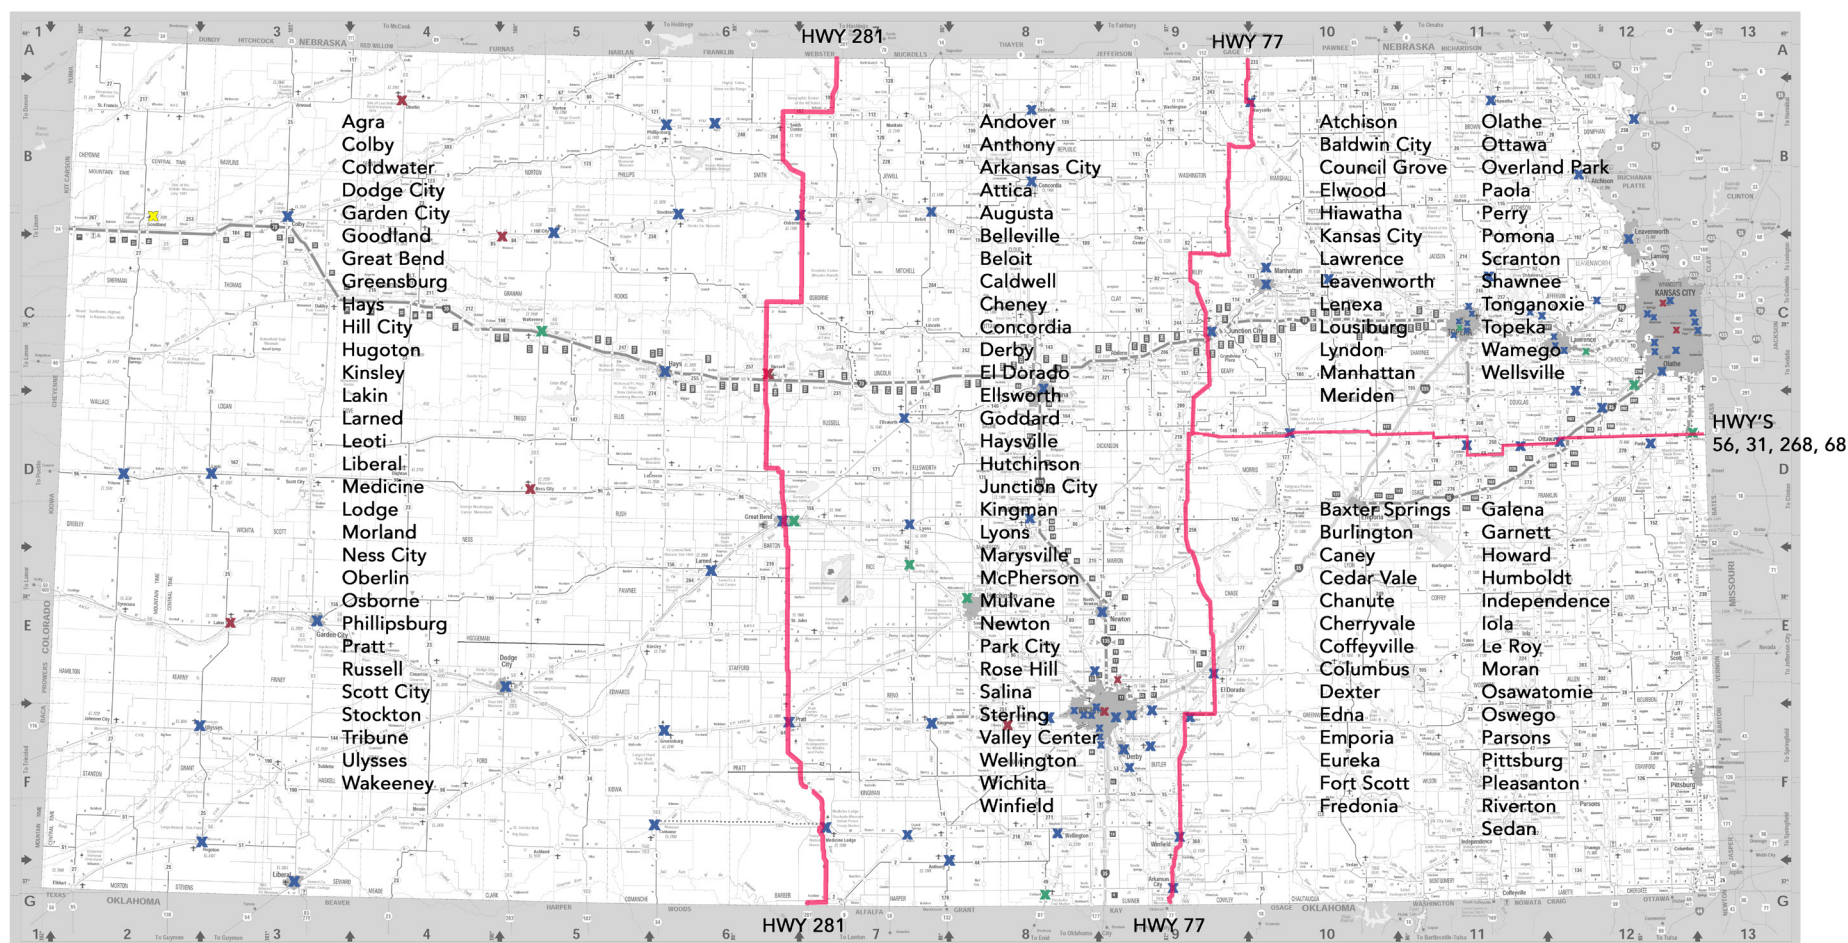

AGK CITY LISTING BY REGION

The AGK structures itself as four geographic regions within the state of Kansas.

These three areas are called the West Region, Central Region, Northeast Region and Southeast Region.

The regions exist within the following lines and highway locations:

- WEST REGION: Colorado state line east, including towns directly interacting with N-S Highway 281
- CENTRAL REGION: East of N-S Highway 281 and including towns directly interacting with N-S Highway 77
- NORTHEAST REGION: East of N-S Highway 77; On/North of dividing line (Highways 56, 31, 268, 68) to state of NE or MO
- SOUTHEAST REGION: East of N-S Highway 77; South of dividing line (Highways 56, 31, 268, 68) to state of OK or MO

WEST REGION 27 CHURCHES

CENTRAL REGION 39 CHURCHES

NORTHEAST REGION 43 CHURCHES

Agra
Colby
Coldwater
Dodge City
Garden City
Goodland
Great Bend
Greensburg
Hays
Hill City
Hugoton
Kinsley
Lakin
Larned
Leoti
Liberal
Medicine
Lodge
Morland
Ness City
Oberlin
Osborne
Phillipsburg
Pratt
Russell
Scott City
Stockton
Tribune
Ulysses
Wakeeney

Andover
Anthony
Arkansas City
Attica
Augusta
Belleville
Beloit
Caldwell
Cheney
Concordia
Derby
El Dorado
Ellsworth
Goddard
Haysville
Hutchinson
Junction City
Kingman
Lyons
Marysville
McPherson
Mulvane
Newton
Park City
Rose Hill
Salina
Sterling
Valley Center
Wellington
Wichita
Winfield

Atchison
Baldwin City
Council Grove
Elwood
Hiawatha
Kansas City
Lawrence
Leavenworth
Lenexa
Louisburg
Lyndon
Manhattan
Meriden

Olathe
Ottawa
Overland Park
Paola
Perry
Pomona
Scranton
Shawnee
Tonganoxie
Topeka
Wamego
Wellsville

Baxter Springs
Burlington
Caney
Cedar Vale
Chanute
Cherryvale
Coffeyville
Columbus
Dexter
Edna
Emporia
Eureka
Fort Scott
Fredonia

Galena
Garnett
Howard
Humboldt
Independence
Iola
Le Roy
Moran
Osawatomie
Oswego
Parsons
Pittsburg
Pleasanton
Riverton
Sedan

✕ General Council Churches
✕ Network Council Churches
✕ PAC Churches
○ Presbyters
■ High Schools
✕ Affiliate Church

SOUTHEAST REGION 30 CHURCHES